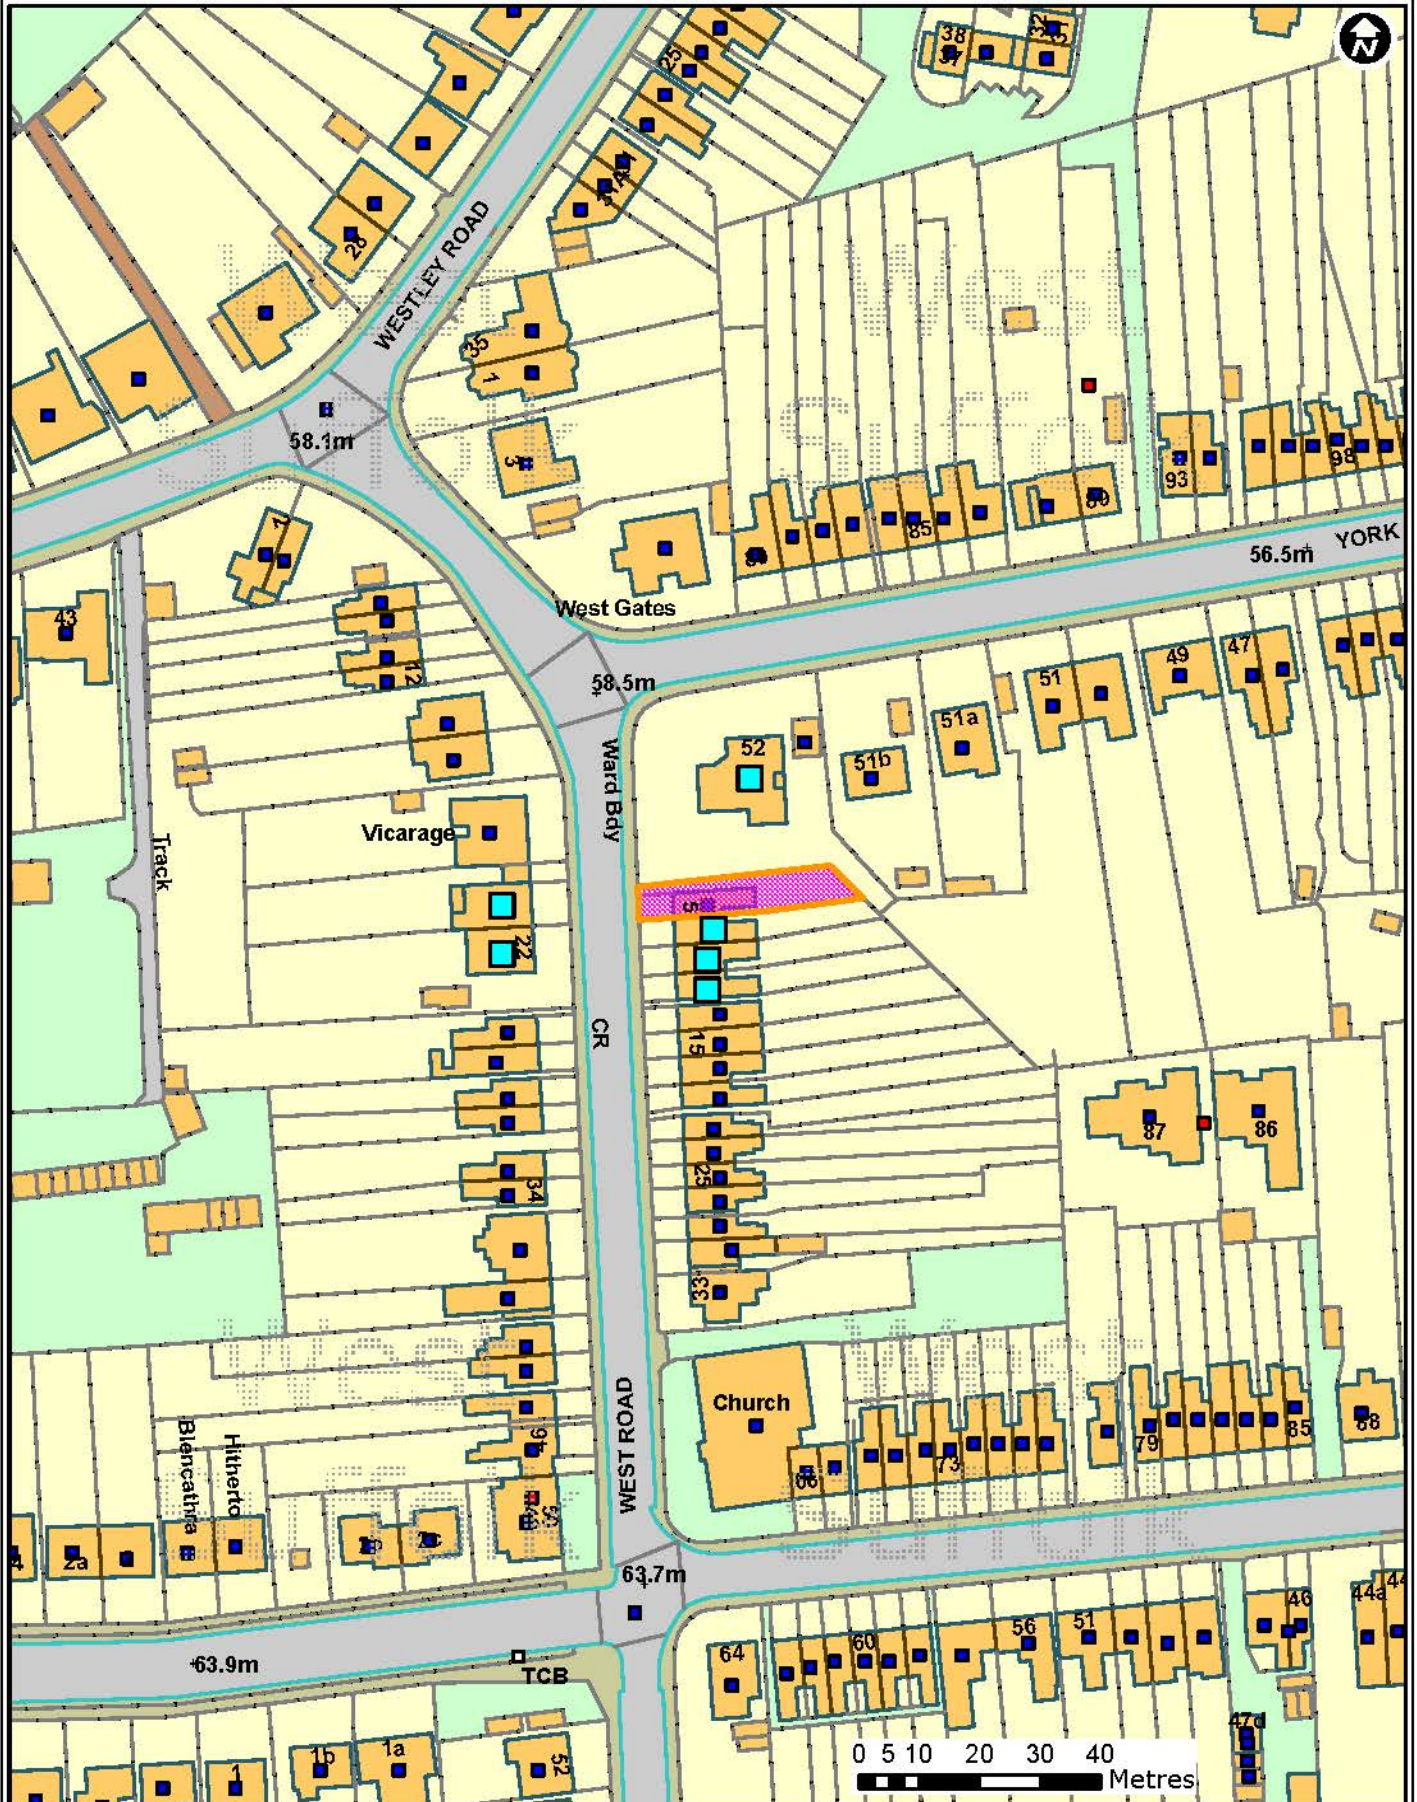

DC/17/0354/HH

5 West Road Bury St Edmunds

Forest Heath • St Edmundsbury

West Suffolk
working together

© Crown Copyright and database rights 2016 OS 100019675/100023282. You are not permitted to copy, sub-license, distribute or sell any of this data to third parties in any form. Use of this data is subject to terms and conditions. See www.westsuffolk.gov.uk/disclaimer.cfm.

Scale: 1:1,250
Date: 15/05/2017